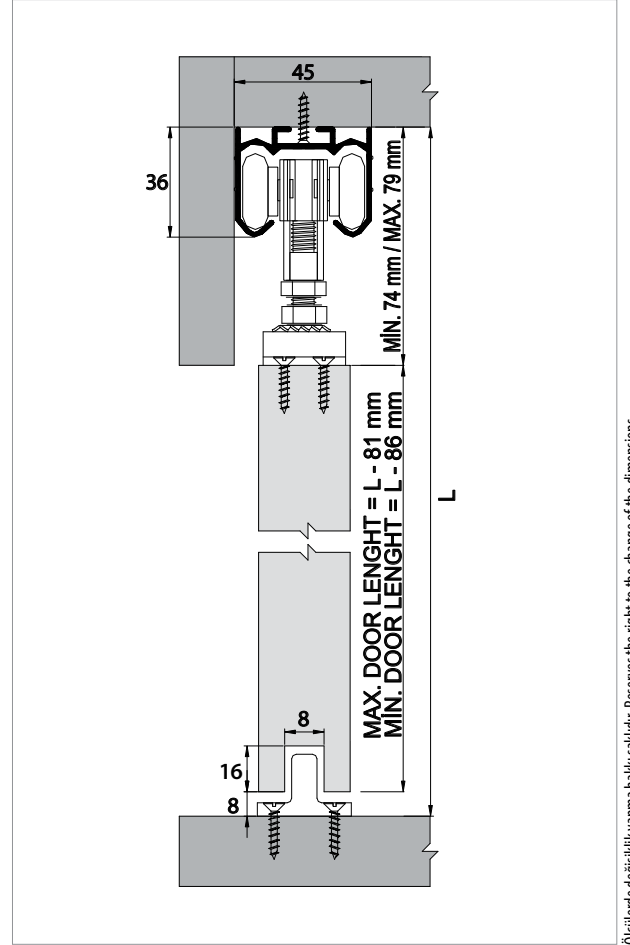

DoorSlide 7099

80 KG SÜRGÜLÜ KAPI SİSTEMİ RULMANLI • SLIDING DOOR SYSTEM HAS BALL BEARING

7099 1 Takım İçeriği / 1 Kit Includes

Ray Profilleri / Rail Profiles

Uygulama / Application

Teknik Detay / Technical Detail

Kod / Code No	Açıklama / Description	Renk / Colour	Birim / Unit			Profil mt. / Profiles mt.	Bağ / Bnd.
120-7099-1320	80 Kg Sürgü Kapa Sistemi / Sliding Door System	Galveniz / Galvanized	1 Kapı / 1 Kit	24	576	-	-
150-7091-1400	Alüminyum Üst Ray Profili / Aluminium Top Rail Profile	Pres / Uncoated	mt.	-	-	2,0	3,0
150-9162-1410	Alüminyum Alt Klavuz Profili / Aluminium Bottom Slider Profile	Eloksal / Mat Anodized	mt.	-	-	-	3,0