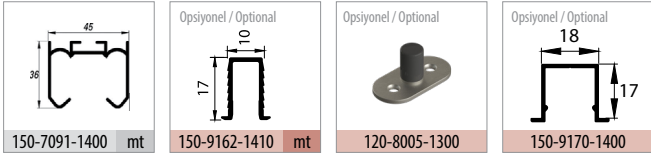

DoorSlide 7099

80 KG SÜRGÜLÜ KAPI SİSTEMİ RULMANLI • SLIDING DOOR SYSTEM HAS BALL BEARING

7099 1 Takım İçeriği / 1 Kit Includes

Ray Profilleri / Rail Profiles

Uygulama / Application

Teknik Detay / Technical Detail

Kod / Code No	Açıklama / Description	Renk / Colour	Birim / Unit			Profil mt. / Profiles mt.	Bağ / Bnd.
120-7099-1320	80 Kg Sürgü Kapa Sistemi / Sliding Door System	Galveniz / Galvanized	1 Kapı / 1 Kit	24	576	-	-
150-7091-1400	Alüminyum Üst Ray Profili / Aluminium Top Rail Profile	Pres / Uncoated	mt.	-	-	2,0	3,0
150-9162-1410	Alüminyum Alt Klavuz Profili / Aluminium Bottom Slider Profile	Eloksal / Mat Anodized	mt.	-	-	-	3,0