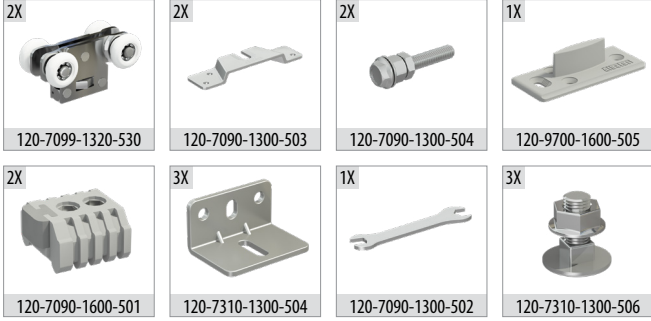

DoorSlide 7099

80 KG SÜRGÜLÜ KAPI SİSTEMİ RULMANLI • SLIDING DOOR SYSTEM HAS BALL BEARING

7099 1 Takım İçeriği / 1 Kit Includes

Ray Profilleri / Rail Profiles

Uygulama / Application

Teknik Detay / Technical Detail

Kod / Code No	Açıklama / Description	Renk / Colour	Birim / Unit			Profil mt. / Profiles mt.	Bağ / Bnd.
120-7099-1320	80 Kg Sürgü Kapa Sistemi / Sliding Door System	Galveniz / Galvanized	1 Kapı / 1 Kit	24	576	-	-
150-7091-1400	Alüminyum Üst Ray Profili / Aluminium Top Rail Profile	Pres / Uncoated	mt.	-	-	2,0	3,0
150-9162-1410	Alüminyum Alt Klavuz Profili / Aluminium Bottom Slider Profile	Eloksal / Mat Anodized	mt.	-	-	-	3,0