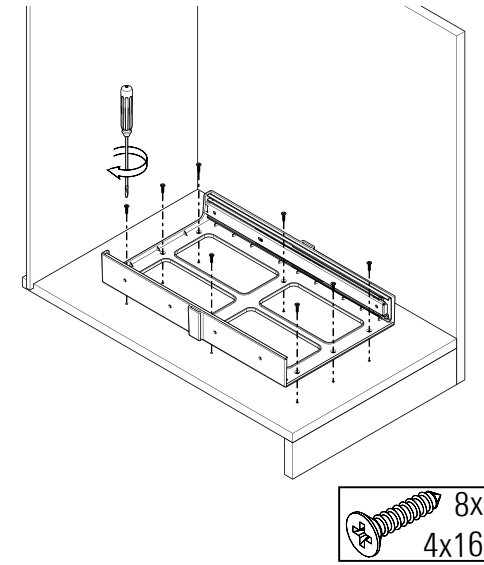

- TELESKOPIK RAYLI ÇÖP KOVALARI MONTAJ ŞEMASI (SAĞ)
- WASTE BIN'S WITH TELESCOPIC RAIL MOUNTING INSTRUCTIONS (RIGHT)

1.1

S-2391-92-93-95-96-  
S-2571-72-73-74-

1.2

	C	X
MANUAL	350	77
AUTOMATIC	400	140

1.3

8x  
4x16

2.1

2x  
4x16

3.1

1x  
4.8x9.5

4.1

4.2

- TELESKOPIK RAYLI ÇÖP KOVALARI MONTAJ ŞEMASI (SOL)
- WASTE BIN'S WITH TELESCOPIC RAIL MOUNTING INSTRUCTIONS (LEFT)

1.1

S-2391-92-93-95-96-  
S-2571-72-73-74-

1.2

1.3

8x  
4x16

2.1

2x  
4x16

3.1

1x  
4.8x9.5