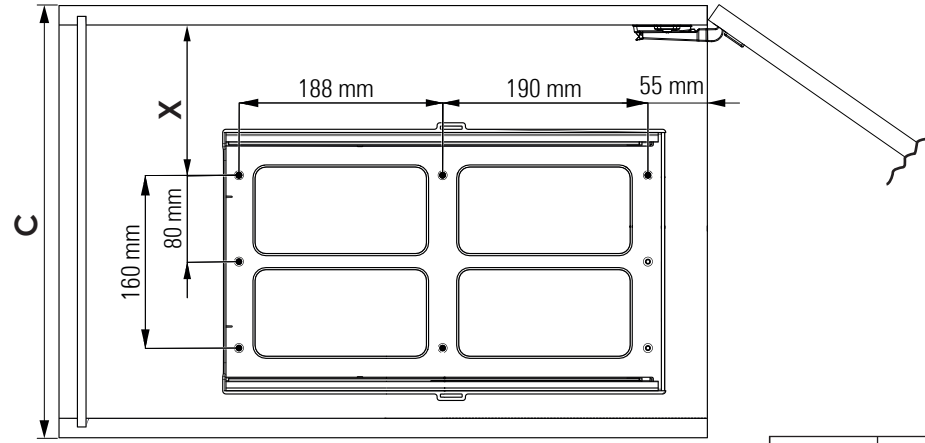

- TELESKOPIK RAYLI ÇÖP KOVALARI MONTAJ ŞEMASI (SAĞ)
- WASTE BIN'S WITH TELESCOPIC RAIL MOUNTING INSTRUCTIONS (RIGHT)

1.1

S-2391-92-93-95-96-  
S-2571-72-73-74-

1.2

	C	X
MANUAL	350	77
AUTOMATIC	400	140

1.3

8x  
4x16

2.1

2x  
4x16

3.1

1x  
4.8x9.5

4.1

4.2

- TELESKOPIK RAYLI ÇÖP KOVALARI MONTAJ ŞEMASI (SOL)
- WASTE BIN'S WITH TELESCOPIC RAIL MOUNTING INSTRUCTIONS (LEFT)

1.1

S-2391-92-93-95-96-  
S-2571-72-73-74-

1.2

1.3

8x  
4x16

2.1

2x  
4x16

3.1

1x  
4.8x9.5