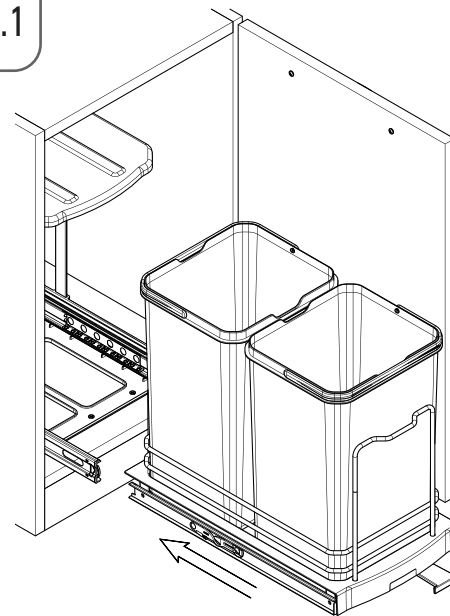

- TELESKOPIK RAYLI ÇÖP KOVALARI MONTAJ ŞEMASI (SAĞ)
- WASTE BIN'S WITH TELESCOPIC RAIL MOUNTING INSTRUCTIONS (RIGHT)

1.1

S-2391-92-93-95-96-  
S-2571-72-73-74-

1.2

	C	X
MANUAL	350	77
AUTOMATIC	400	140

1.3

8x  
4x16

2.1

2x  
4x16

3.1

1x  
4.8x9.5

4.1

4.2

- TELESKOPIK RAYLI ÇÖP KOVALARI MONTAJ ŞEMASI (SOL)
- WASTE BIN'S WITH TELESCOPIC RAIL MOUNTING INSTRUCTIONS (LEFT)

1.1