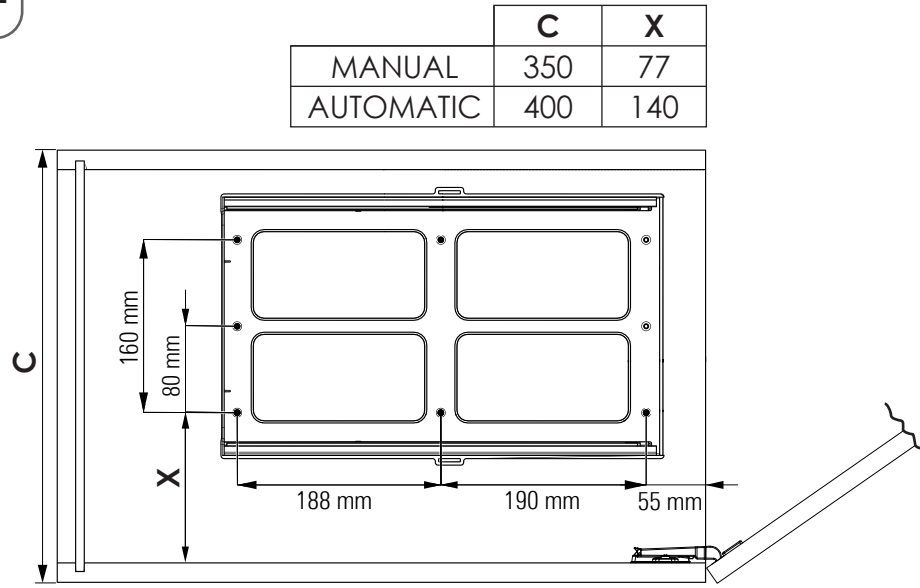

- TELESKOPIK RAYLI ÇÖP KOVALARI MONTAJ ŞEMASI (SAĞ)
- WASTE BIN'S WITH TELESCOPIC RAIL MOUNTING INSTRUCTIONS (RIGHT)

1.1

S-2391-92-93-95-96-  
S-2571-72-73-74-

1.2

	C	X
MANUAL	350	77
AUTOMATIC	400	140

1.3

8x  
4x16

2.1

2x  
4x16

3.1

1x  
4.8x9.5

4.1

4.2

- TELESKOPIK RAYLI ÇÖP KOVALARI MONTAJ ŞEMASI (SOL)
- WASTE BIN'S WITH TELESCOPIC RAIL MOUNTING INSTRUCTIONS (LEFT)

1.1

S-2391-92-93-95-96-  
S-2571-72-73-74-

1.2

1.3

8x  
4x16

2.1

2x  
4x16

3.1

1x  
4.8x9.5