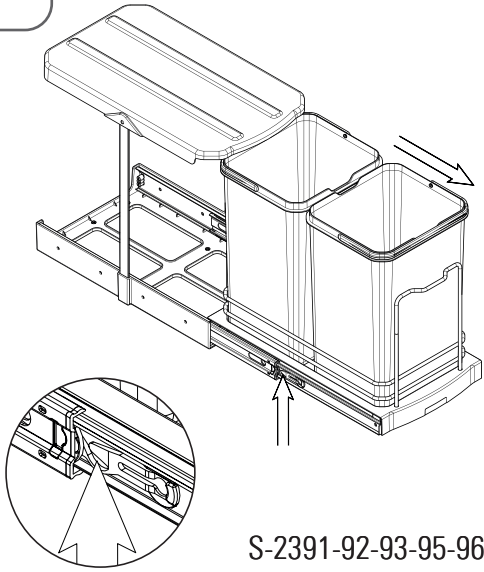

- TELESKOPIK RAYLI ÇÖP KOVALARI MONTAJ ŞEMASI (SAĞ)
- WASTE BIN'S WITH TELESCOPIC RAIL MOUNTING INSTRUCTIONS (RIGHT)

1.1

S-2391-92-93-95-96-  
S-2571-72-73-74-

1.2

	C	X
MANUAL	350	77
AUTOMATIC	400	140

1.3

8x  
4x16

2.1

2x  
4x16

3.1

1x  
4.8x9.5

4.1

4.2

- TELESKOPIK RAYLI ÇÖP KOVALARI MONTAJ ŞEMASI (SOL)
- WASTE BIN'S WITH TELESCOPIC RAIL MOUNTING INSTRUCTIONS (LEFT)

1.1