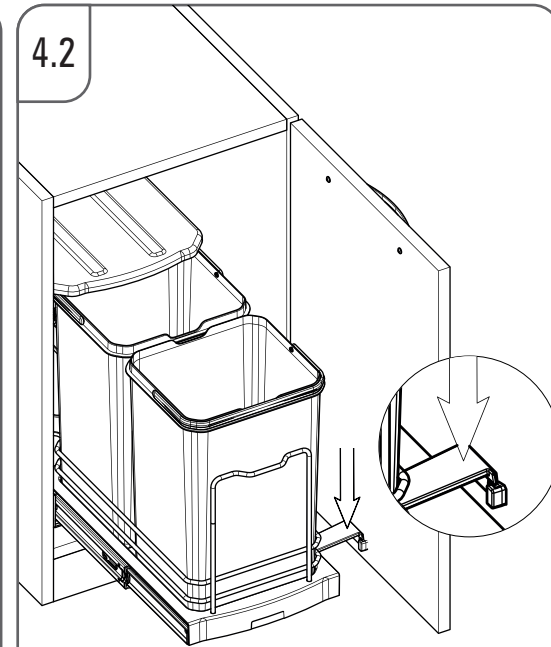

- TELESKOPIK RAYLI ÇÖP KOVALARI MONTAJ ŞEMASI (SAĞ)
- WASTE BIN'S WITH TELESCOPIC RAIL MOUNTING INSTRUCTIONS (RIGHT)

1.1

S-2391-92-93-95-96-  
S-2571-72-73-74-

1.2

	C	X
MANUAL	350	77
AUTOMATIC	400	140

1.3

8x  
4x16

2.1

2x  
4x16

3.1

1x  
4.8x9.5

4.1

4.2

- TELESKOPIK RAYLI ÇÖP KOVALARI MONTAJ ŞEMASI (SOL)
- WASTE BIN'S WITH TELESCOPIC RAIL MOUNTING INSTRUCTIONS (LEFT)

1.1