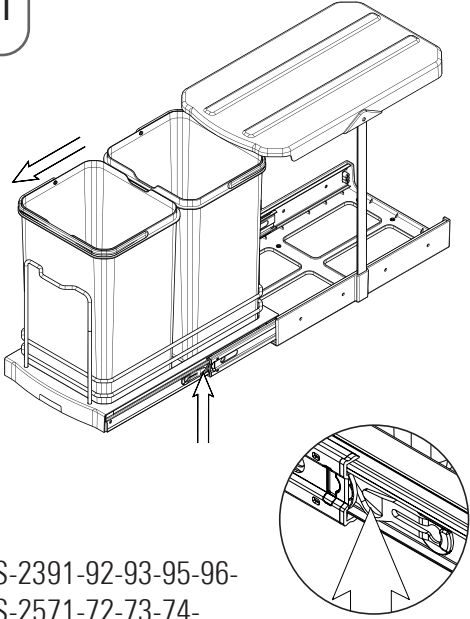

- TELESKOPIK RAYLI ÇÖP KOVALARI MONTAJ ŞEMASI (SAĞ)
- WASTE BIN'S WITH TELESCOPIC RAIL MOUNTING INSTRUCTIONS (RIGHT)

1.1

S-2391-92-93-95-96-  
S-2571-72-73-74-

1.2

	C	X
MANUAL	350	77
AUTOMATIC	400	140

1.3

8x  
4x16

2.1

2x  
4x16

3.1

1x  
4.8x9.5

4.1

4.2

- TELESKOPIK RAYLI ÇÖP KOVALARI MONTAJ ŞEMASI (SOL)
- WASTE BIN'S WITH TELESCOPIC RAIL MOUNTING INSTRUCTIONS (LEFT)

1.1

S-2391-92-93-95-96-  
S-2571-72-73-74-

1.2

1.3

8x  
4x16

2.1

2x  
4x16

3.1

1x  
4.8x9.5