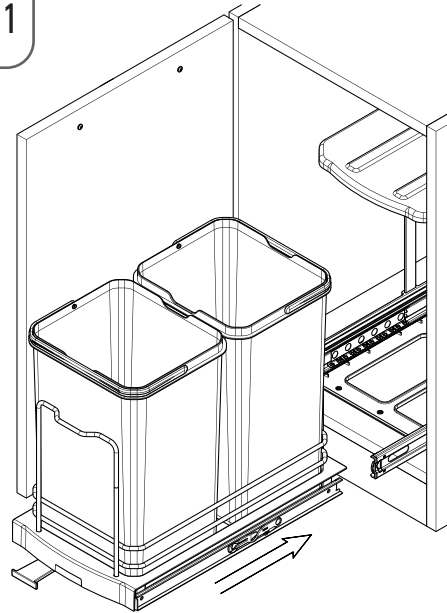

1x
4.8x9.5

4.1