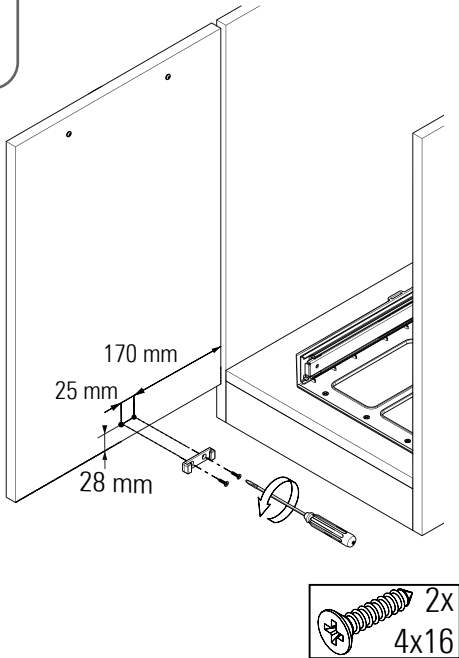

2.1

2x  
4x16

3.1

1x  
4.8x9.5

4.1

4.2

- TELESKOPIK RAYLI ÇÖP KOVALARI MONTAJ ŞEMASI (SOL)
- WASTE BIN'S WITH TELESCOPIC RAIL MOUNTING INSTRUCTIONS (LEFT)

1.1

S-2391-92-93-95-96-  
S-2571-72-73-74-

1.2

1.3

8x  
4x16

2.1

2x  
4x16

3.1

1x  
4.8x9.5