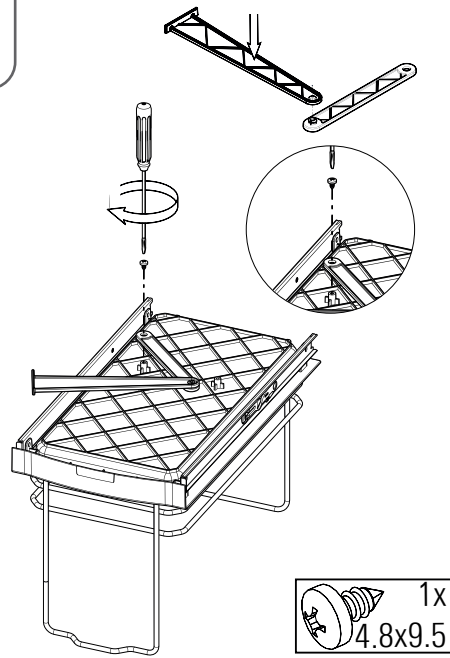

- TELESKOPIK RAYLI ÇÖP KOVALARI MONTAJ ŞEMASI (SAĞ)
- WASTE BIN'S WITH TELESCOPIC RAIL MOUNTING INSTRUCTIONS (RIGHT)

1.1

S-2391-92-93-95-96-  
S-2571-72-73-74-

1.2

	C	X
MANUAL	350	77
AUTOMATIC	400	140

1.3

8x  
4x16

2.1

2x  
4x16

3.1

1x  
4.8x9.5

4.1

4.2

- TELESKOPIK RAYLI ÇÖP KOVALARI MONTAJ ŞEMASI (SOL)
- WASTE BIN'S WITH TELESCOPIC RAIL MOUNTING INSTRUCTIONS (LEFT)

1.1

S-2391-92-93-95-96-  
S-2571-72-73-74-

1.2

1.3

8x  
4x16

2.1

2x  
4x16

3.1

1x  
4.8x9.5