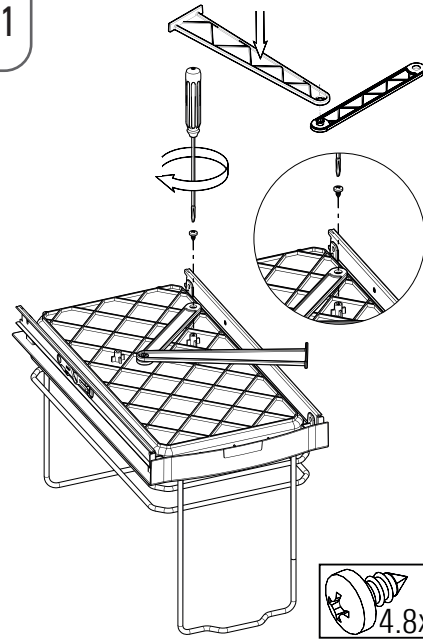

- TELESKOPIK RAYLI ÇÖP KOVALARI MONTAJ ŞEMASI (SAĞ)
- WASTE BIN'S WITH TELESCOPIC RAIL MOUNTING INSTRUCTIONS (RIGHT)

1.1

S-2391-92-93-95-96-  
S-2571-72-73-74-

1.2

	C	X
MANUAL	350	77
AUTOMATIC	400	140

1.3

8x  
4x16

2.1

2x  
4x16

3.1

1x  
4.8x9.5

4.1

4.2

- TELESKOPIK RAYLI ÇÖP KOVALARI MONTAJ ŞEMASI (SOL)
- WASTE BIN'S WITH TELESCOPIC RAIL MOUNTING INSTRUCTIONS (LEFT)

1.1

S-2391-92-93-95-96-  
S-2571-72-73-74-

1.2

1.3

8x  
4x16

2.1

2x  
4x16

3.1

1x  
4.8x9.5