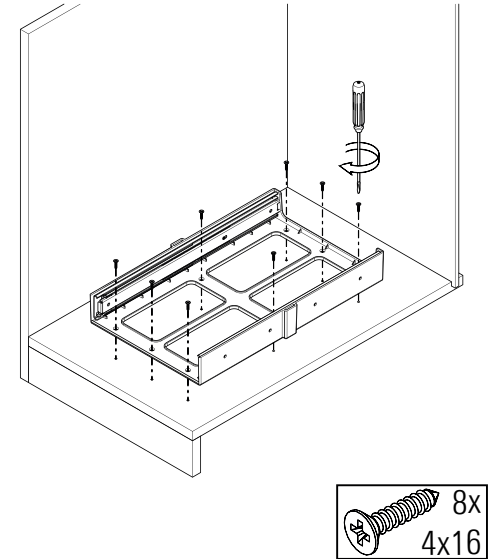

- TELESKOPIK RAYLI ÇÖP KOVALARI MONTAJ ŞEMASI (SAĞ)
- WASTE BIN'S WITH TELESCOPIC RAIL MOUNTING INSTRUCTIONS (RIGHT)

1.1

S-2391-92-93-95-96-  
S-2571-72-73-74-

1.2

	C	X
MANUAL	350	77
AUTOMATIC	400	140

1.3

8x  
4x16

2.1

2x  
4x16

3.1

1x  
4.8x9.5

4.1

4.2

- TELESKOPIK RAYLI ÇÖP KOVALARI MONTAJ ŞEMASI (SOL)
- WASTE BIN'S WITH TELESCOPIC RAIL MOUNTING INSTRUCTIONS (LEFT)

1.1

S-2391-92-93-95-96-  
S-2571-72-73-74-

1.2

1.3

8x  
4x16

2.1

2x  
4x16

3.1

1x  
4.8x9.5