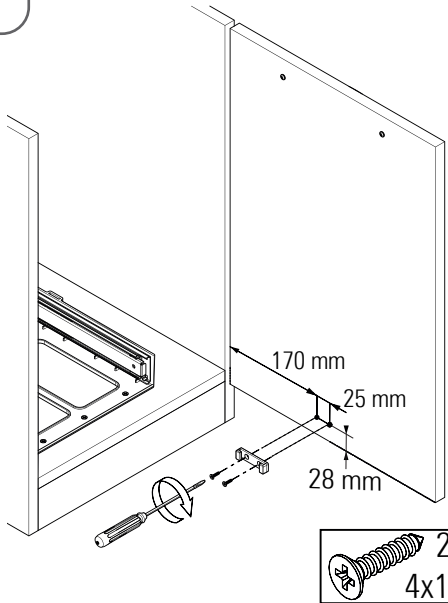

- TELESKOPIK RAYLI ÇÖP KOVALARI MONTAJ ŞEMASI (SAĞ)
- WASTE BIN'S WITH TELESCOPIC RAIL MOUNTING INSTRUCTIONS (RIGHT)

1.1

S-2391-92-93-95-96-  
S-2571-72-73-74-

1.2

	C	X
MANUAL	350	77
AUTOMATIC	400	140

1.3

8x  
4x16

2.1

2x  
4x16

3.1

1x  
4.8x9.5

4.1

4.2

- TELESKOPIK RAYLI ÇÖP KOVALARI MONTAJ ŞEMASI (SOL)
- WASTE BIN'S WITH TELESCOPIC RAIL MOUNTING INSTRUCTIONS (LEFT)

1.1

S-2391-92-93-95-96-  
S-2571-72-73-74-

1.2

1.3

8x  
4x16

2.1

2x  
4x16

3.1

1x  
4.8x9.5