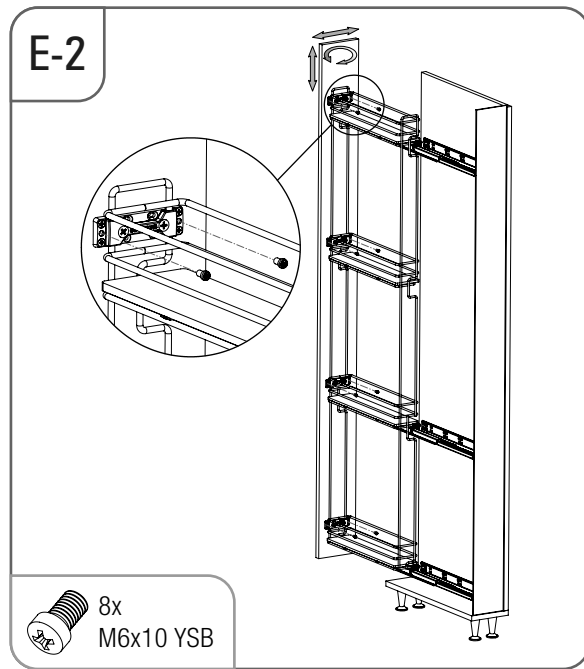

- ÇİFT AÇILIM GİZLİ RAYLI 4 SEPETLİ AHŞAP TABANLI 20 CM ŞİŞELİK MONTAJ ŞEMASI (SOL)
- 20 CM BOTTLE HOLDER WITH FULL EXTENSION UNDERMOUNT RAIL AND 4 WOODEN BOTTOM BASKETS MOUNTING INSTRUCTION (LEFT)

STARAX

• ÇİFT AÇILIM GİZLİ RAYLI 4 SEPETLİK AHŞAP TABANLI 15 CM ŞİŞELİK MONTAJ ŞEMASI (SAĞ)

• 15 CM BOTTLE HOLDER WITH FULL EXTENSION UNDERMOUNT RAIL AND 4 WOODEN BOTTOM BASKETS MOUNTING INSTRUCTION (RIGHT)

STARAX

- ÇİFT AÇILIM GİZLİ RAYLI 4 SEPETLİ AHŞAP TABANLI 15 CM ŞİŞELİK MONTAJ ŞEMASI (SOL)
- 15 CM BOTTLE HOLDER WITH FULL EXTENSION UNDERMOUNT RAIL AND 4 WOODEN BOTTOM BASKETS MOUNTING INSTRUCTION (LEFT)

STARAX