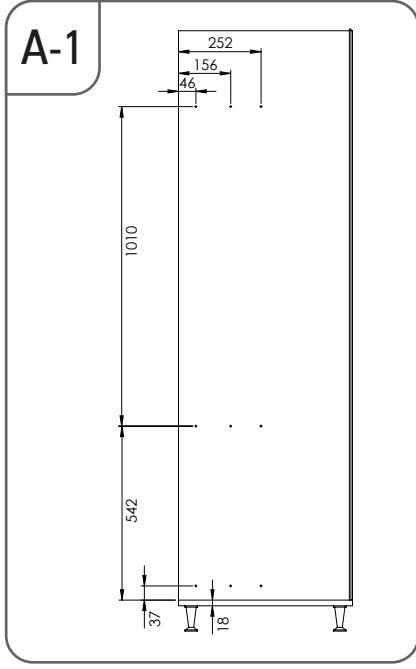

- ÇİFT AÇILIM GİZLİ RAYLI 4 SEPETLİ AHŞAP TABANLI 20 CM ŞİŞELİK MONTAJ ŞEMASI (SOL)
- 20 CM BOTTLE HOLDER WITH FULL EXTENSION UNDERMOUNT RAIL AND 4 WOODEN BOTTOM BASKETS MOUNTING INSTRUCTION (LEFT)

STARAX

• ÇİFT AÇILIM GİZLİ RAYLI 4 SEPETLİK AHŞAP TABANLI 15 CM ŞİŞELİK MONTAJ ŞEMASI (SAĞ)

• 15 CM BOTTLE HOLDER WITH FULL EXTENSION UNDERMOUNT RAIL AND 4 WOODEN BOTTOM BASKETS MOUNTING INSTRUCTION (RIGHT)

STARAX

- ÇİFT AÇILIM GİZLİ RAYLI 4 SEPETLİ AHŞAP TABANLI 15 CM ŞİŞELİK MONTAJ ŞEMASI (SOL)
- 15 CM BOTTLE HOLDER WITH FULL EXTENSION UNDERMOUNT RAIL AND 4 WOODEN BOTTOM BASKETS MOUNTING INSTRUCTION (LEFT)

STARAX