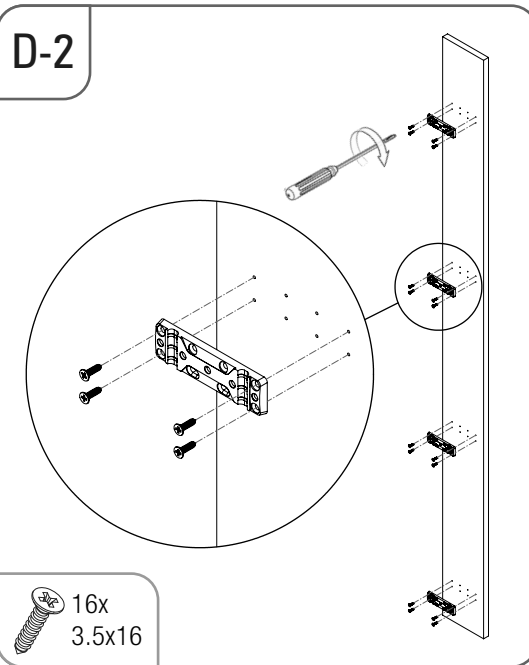

- ÇİFT AÇILIM GİZLİ RAYLI 4 SEPETLİ AHŞAP TABANLI 20 CM ŞİŞELİK MONTAJ ŞEMASI (SOL)
- 20 CM BOTTLE HOLDER WITH FULL EXTENSION UNDERMOUNT RAIL AND 4 WOODEN BOTTOM BASKETS MOUNTING INSTRUCTION (LEFT)

STARAX

• ÇİFT AÇILIM GİZLİ RAYLI 4 SEPETLİK AHŞAP TABANLI 15 CM ŞİŞELİK MONTAJ ŞEMASI (SAĞ)

• 15 CM BOTTLE HOLDER WITH FULL EXTENSION UNDERMOUNT RAIL AND 4 WOODEN BOTTOM BASKETS MOUNTING INSTRUCTION (RIGHT)

STARAX

- ÇİFT AÇILIM GİZLİ RAYLI 4 SEPETLİ AHŞAP TABANLI 15 CM ŞİŞELİK MONTAJ ŞEMASI (SOL)
- 15 CM BOTTLE HOLDER WITH FULL EXTENSION UNDERMOUNT RAIL AND 4 WOODEN BOTTOM BASKETS MOUNTING INSTRUCTION (LEFT)

STARAX