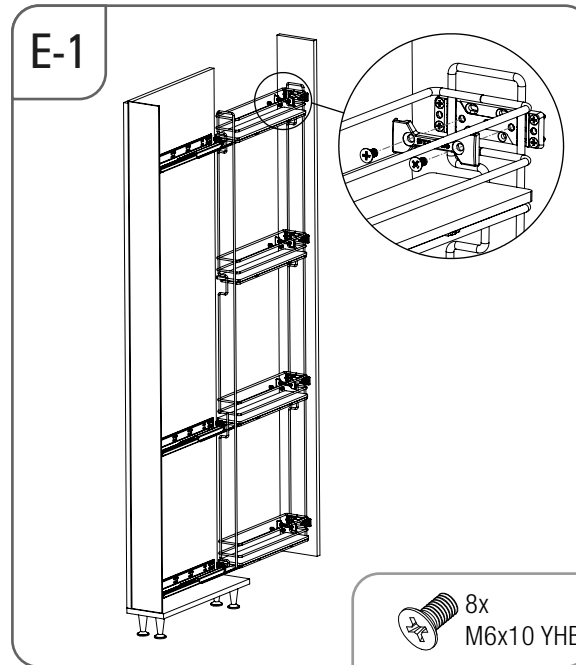

- ÇİFT AÇILIM GİZLİ RAYLI 4 SEPETLİ AHŞAP TABANLI 20 CM ŞİŞELİK MONTAJ ŞEMASI (SOL)
- 20 CM BOTTLE HOLDER WITH FULL EXTENSION UNDERMOUNT RAIL AND 4 WOODEN BOTTOM BASKETS MOUNTING INSTRUCTION (LEFT)

STARAX

• ÇİFT AÇILIM GİZLİ RAYLI 4 SEPETLİK AHŞAP TABANLI 15 CM ŞİŞELİK MONTAJ ŞEMASI (SAĞ)

• 15 CM BOTTLE HOLDER WITH FULL EXTENSION UNDERMOUNT RAIL AND 4 WOODEN BOTTOM BASKETS MOUNTING INSTRUCTION (RIGHT)

STARAX

- ÇİFT AÇILIM GİZLİ RAYLI 4 SEPETLİ AHŞAP TABANLI 15 CM ŞİŞELİK MONTAJ ŞEMASI (SOL)
- 15 CM BOTTLE HOLDER WITH FULL EXTENSION UNDERMOUNT RAIL AND 4 WOODEN BOTTOM BASKETS MOUNTING INSTRUCTION (LEFT)

STARAX