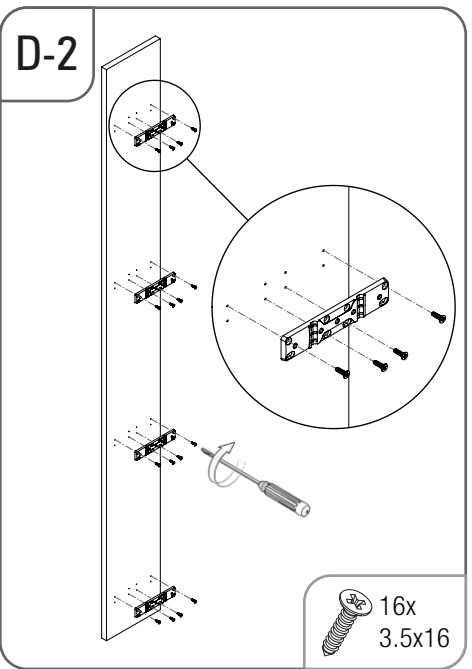

- ÇİFT AÇILIM GİZLİ RAYLI 4 SEPETLİ AHŞAP TABANLI 20 CM ŞİŞELİK MONTAJ ŞEMASI (SOL)
- 20 CM BOTTLE HOLDER WITH FULL EXTENSION UNDERMOUNT RAIL AND 4 WOODEN BOTTOM BASKETS MOUNTING INSTRUCTION (LEFT)

STARAX

• ÇİFT AÇILIM GİZLİ RAYLI 4 SEPETLİK AHŞAP TABANLI 15 CM ŞİŞELİK MONTAJ ŞEMASI (SAĞ)

• 15 CM BOTTLE HOLDER WITH FULL EXTENSION UNDERMOUNT RAIL AND 4 WOODEN BOTTOM BASKETS MOUNTING INSTRUCTION (RIGHT)

STARAX

- ÇİFT AÇILIM GİZLİ RAYLI 4 SEPETLİ AHŞAP TABANLI 15 CM ŞİŞELİK MONTAJ ŞEMASI (SOL)
- 15 CM BOTTLE HOLDER WITH FULL EXTENSION UNDERMOUNT RAIL AND 4 WOODEN BOTTOM BASKETS MOUNTING INSTRUCTION (LEFT)

STARAX