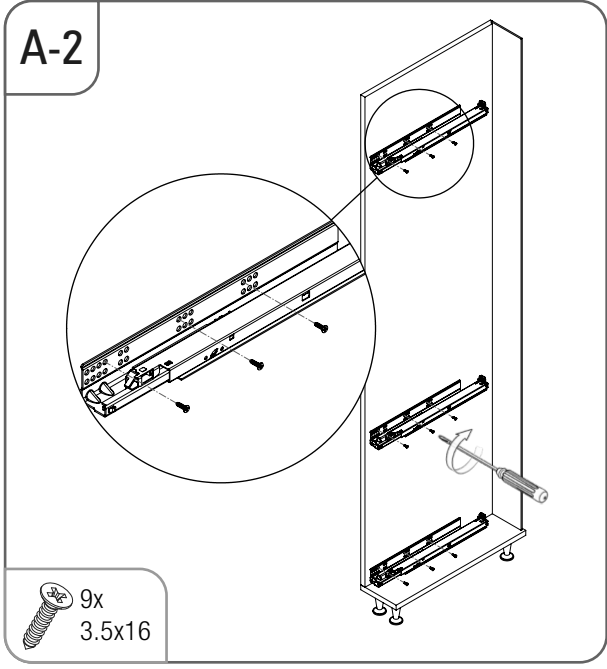

- ÇİFT AÇILIM GİZLİ RAYLI 4 SEPETLİ AHŞAP TABANLI 20 CM ŞİŞELİK MONTAJ ŞEMASI (SOL)
- 20 CM BOTTLE HOLDER WITH FULL EXTENSION UNDERMOUNT RAIL AND 4 WOODEN BOTTOM BASKETS MOUNTING INSTRUCTION (LEFT)

STARAX

• ÇİFT AÇILIM GİZLİ RAYLI 4 SEPETLİK AHŞAP TABANLI 15 CM ŞİŞELİK MONTAJ ŞEMASI (SAĞ)

• 15 CM BOTTLE HOLDER WITH FULL EXTENSION UNDERMOUNT RAIL AND 4 WOODEN BOTTOM BASKETS MOUNTING INSTRUCTION (RIGHT)

STARAX

- ÇİFT AÇILIM GİZLİ RAYLI 4 SEPETLİ AHŞAP TABANLI 15 CM ŞİŞELİK MONTAJ ŞEMASI (SOL)
- 15 CM BOTTLE HOLDER WITH FULL EXTENSION UNDERMOUNT RAIL AND 4 WOODEN BOTTOM BASKETS MOUNTING INSTRUCTION (LEFT)

STARAX