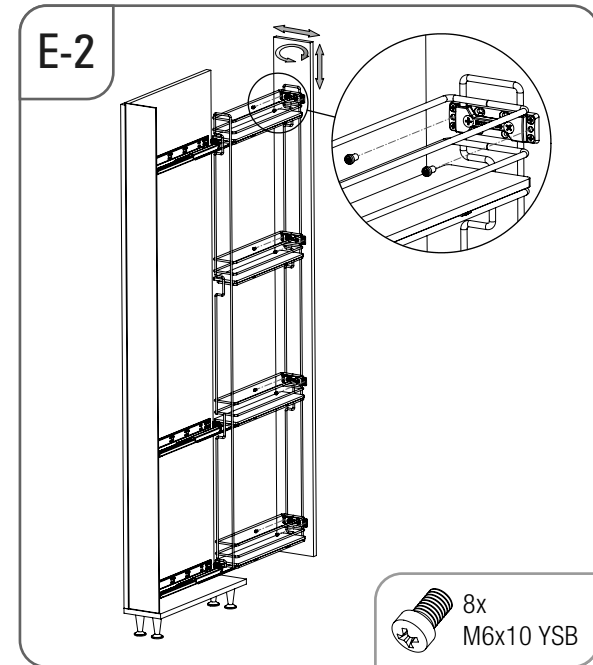

- ÇİFT AÇILIM GİZLİ RAYLI 4 SEPETLİ AHŞAP TABANLI 20 CM ŞİŞELİK MONTAJ ŞEMASI (SOL)
- 20 CM BOTTLE HOLDER WITH FULL EXTENSION UNDERMOUNT RAIL AND 4 WOODEN BOTTOM BASKETS MOUNTING INSTRUCTION (LEFT)

STARAX

• ÇİFT AÇILIM GİZLİ RAYLI 4 SEPETLİK AHŞAP TABANLI 15 CM ŞİŞELİK MONTAJ ŞEMASI (SAĞ)

• 15 CM BOTTLE HOLDER WITH FULL EXTENSION UNDERMOUNT RAIL AND 4 WOODEN BOTTOM BASKETS MOUNTING INSTRUCTION (RIGHT)

STARAX

- ÇİFT AÇILIM GİZLİ RAYLI 4 SEPETLİ AHŞAP TABANLI 15 CM ŞİŞELİK MONTAJ ŞEMASI (SOL)
- 15 CM BOTTLE HOLDER WITH FULL EXTENSION UNDERMOUNT RAIL AND 4 WOODEN BOTTOM BASKETS MOUNTING INSTRUCTION (LEFT)

STARAX