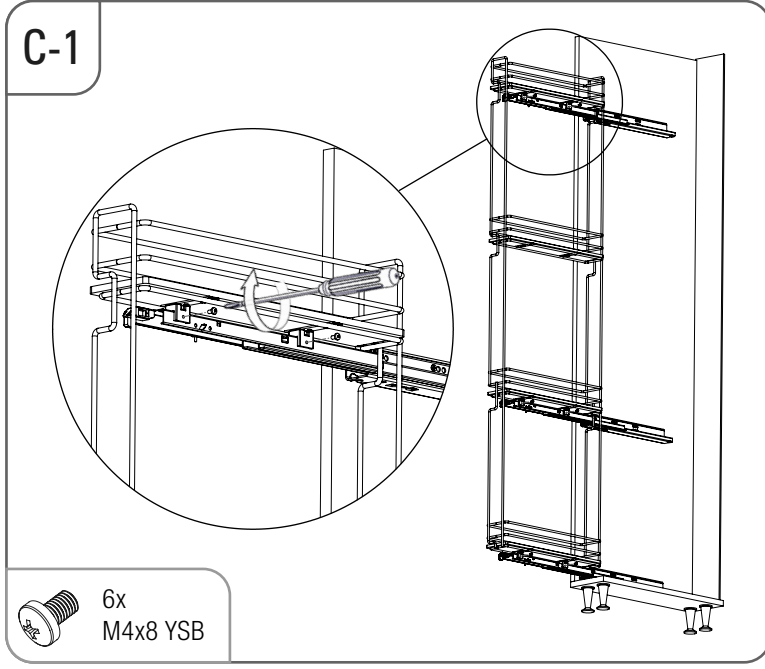

- ÇİFT AÇILIM GİZLİ RAYLI 4 SEPETLİ AHŞAP TABANLI 20 CM ŞİŞELİK MONTAJ ŞEMASI (SOL)
- 20 CM BOTTLE HOLDER WITH FULL EXTENSION UNDERMOUNT RAIL AND 4 WOODEN BOTTOM BASKETS MOUNTING INSTRUCTION (LEFT)

STARAX

• ÇİFT AÇILIM GİZLİ RAYLI 4 SEPETLİK AHŞAP TABANLI 15 CM ŞİŞELİK MONTAJ ŞEMASI (SAĞ)

• 15 CM BOTTLE HOLDER WITH FULL EXTENSION UNDERMOUNT RAIL AND 4 WOODEN BOTTOM BASKETS MOUNTING INSTRUCTION (RIGHT)

STARAX

- ÇİFT AÇILIM GİZLİ RAYLI 4 SEPETLİ AHŞAP TABANLI 15 CM ŞİŞELİK MONTAJ ŞEMASI (SOL)
- 15 CM BOTTLE HOLDER WITH FULL EXTENSION UNDERMOUNT RAIL AND 4 WOODEN BOTTOM BASKETS MOUNTING INSTRUCTION (LEFT)

STARAX