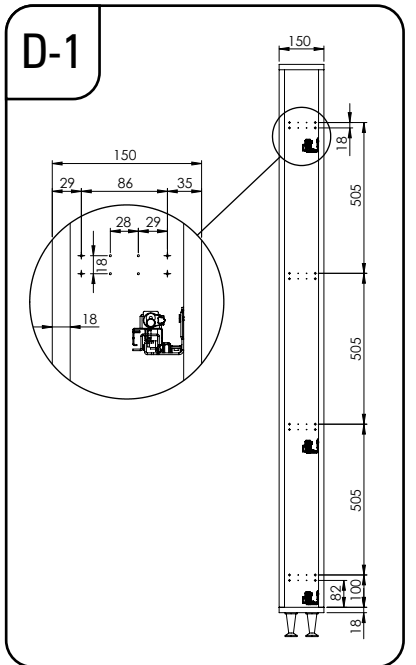

- ÇİFT AÇILIM GİZLİ RAYLI 4 SEPETLİ AHŞAP TABANLI 20 CM ŞİŞELİK MONTAJ ŞEMASI (SOL)
- 20 CM BOTTLE HOLDER WITH FULL EXTENSION UNDERMOUNT RAIL AND 4 WOODEN BOTTOM BASKETS MOUNTING INSTRUCTION (LEFT)

STARAX

• ÇİFT AÇILIM GİZLİ RAYLI 4 SEPETLİK AHŞAP TABANLI 15 CM ŞİŞELİK MONTAJ ŞEMASI (SAĞ)

• 15 CM BOTTLE HOLDER WITH FULL EXTENSION UNDERMOUNT RAIL AND 4 WOODEN BOTTOM BASKETS MOUNTING INSTRUCTION (RIGHT)

STARAX

- ÇİFT AÇILIM GİZLİ RAYLI 4 SEPETLİ AHŞAP TABANLI 15 CM ŞİŞELİK MONTAJ ŞEMASI (SOL)
- 15 CM BOTTLE HOLDER WITH FULL EXTENSION UNDERMOUNT RAIL AND 4 WOODEN BOTTOM BASKETS MOUNTING INSTRUCTION (LEFT)

STARAX