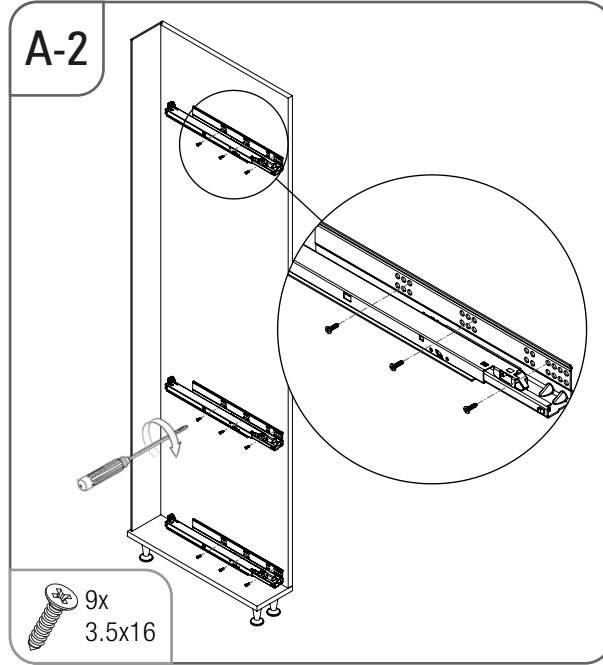

- ÇİFT AÇILIM GİZLİ RAYLI 4 SEPETLİ AHŞAP TABANLI 20 CM ŞİŞELİK MONTAJ ŞEMASI (SOL)
- 20 CM BOTTLE HOLDER WITH FULL EXTENSION UNDERMOUNT RAIL AND 4 WOODEN BOTTOM BASKETS MOUNTING INSTRUCTION (LEFT)

STARAX

• ÇİFT AÇILIM GİZLİ RAYLI 4 SEPETLİK AHŞAP TABANLI 15 CM ŞİŞELİK MONTAJ ŞEMASI (SAĞ)

• 15 CM BOTTLE HOLDER WITH FULL EXTENSION UNDERMOUNT RAIL AND 4 WOODEN BOTTOM BASKETS MOUNTING INSTRUCTION (RIGHT)

STARAX

- ÇİFT AÇILIM GİZLİ RAYLI 4 SEPETLİ AHŞAP TABANLI 15 CM ŞİŞELİK MONTAJ ŞEMASI (SOL)
- 15 CM BOTTLE HOLDER WITH FULL EXTENSION UNDERMOUNT RAIL AND 4 WOODEN BOTTOM BASKETS MOUNTING INSTRUCTION (LEFT)

STARAX