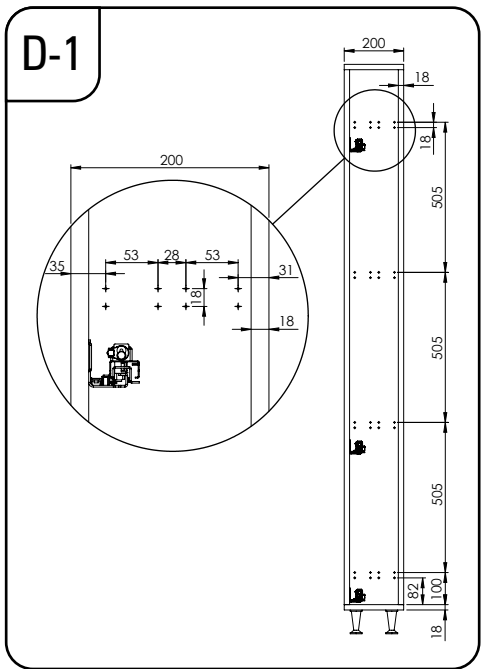

- ÇİFT AÇILIM GİZLİ RAYLI 4 SEPETLİ AHŞAP TABANLI 20 CM ŞİŞELİK MONTAJ ŞEMASI (SOL)
- 20 CM BOTTLE HOLDER WITH FULL EXTENSION UNDERMOUNT RAIL AND 4 WOODEN BOTTOM BASKETS MOUNTING INSTRUCTION (LEFT)

STARAX

• ÇİFT AÇILIM GİZLİ RAYLI 4 SEPETLİK AHŞAP TABANLI 15 CM ŞİŞELİK MONTAJ ŞEMASI (SAĞ)

• 15 CM BOTTLE HOLDER WITH FULL EXTENSION UNDERMOUNT RAIL AND 4 WOODEN BOTTOM BASKETS MOUNTING INSTRUCTION (RIGHT)

STARAX

- ÇİFT AÇILIM GİZLİ RAYLI 4 SEPETLİ AHŞAP TABANLI 15 CM ŞİŞELİK MONTAJ ŞEMASI (SOL)
- 15 CM BOTTLE HOLDER WITH FULL EXTENSION UNDERMOUNT RAIL AND 4 WOODEN BOTTOM BASKETS MOUNTING INSTRUCTION (LEFT)

STARAX