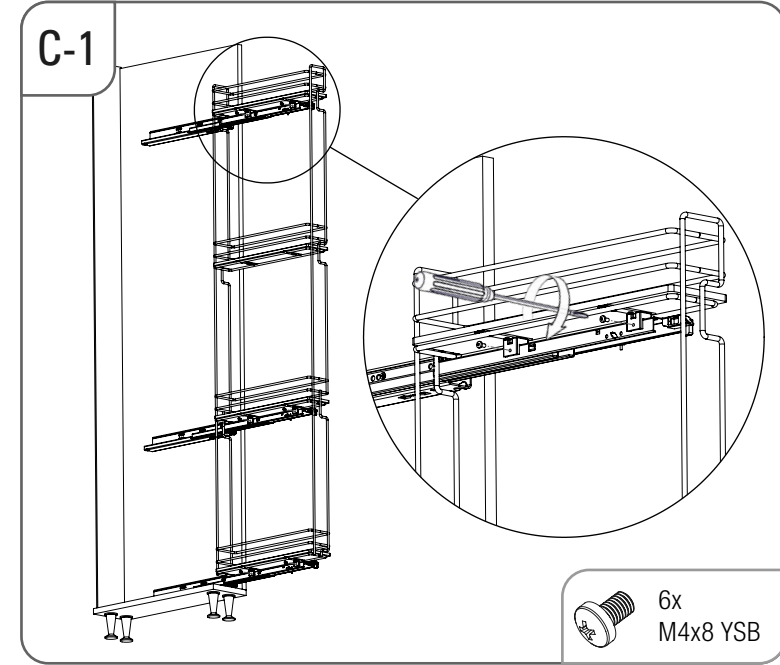

- ÇİFT AÇILIM GİZLİ RAYLI 4 SEPETLİ AHŞAP TABANLI 20 CM ŞİŞELİK MONTAJ ŞEMASI (SOL)
- 20 CM BOTTLE HOLDER WITH FULL EXTENSION UNDERMOUNT RAIL AND 4 WOODEN BOTTOM BASKETS MOUNTING INSTRUCTION (LEFT)

STARAX

• ÇİFT AÇILIM GİZLİ RAYLI 4 SEPETLİK AHŞAP TABANLI 15 CM ŞİŞELİK MONTAJ ŞEMASI (SAĞ)

• 15 CM BOTTLE HOLDER WITH FULL EXTENSION UNDERMOUNT RAIL AND 4 WOODEN BOTTOM BASKETS MOUNTING INSTRUCTION (RIGHT)

STARAX

- ÇİFT AÇILIM GİZLİ RAYLI 4 SEPETLİ AHŞAP TABANLI 15 CM ŞİŞELİK MONTAJ ŞEMASI (SOL)
- 15 CM BOTTLE HOLDER WITH FULL EXTENSION UNDERMOUNT RAIL AND 4 WOODEN BOTTOM BASKETS MOUNTING INSTRUCTION (LEFT)

STARAX