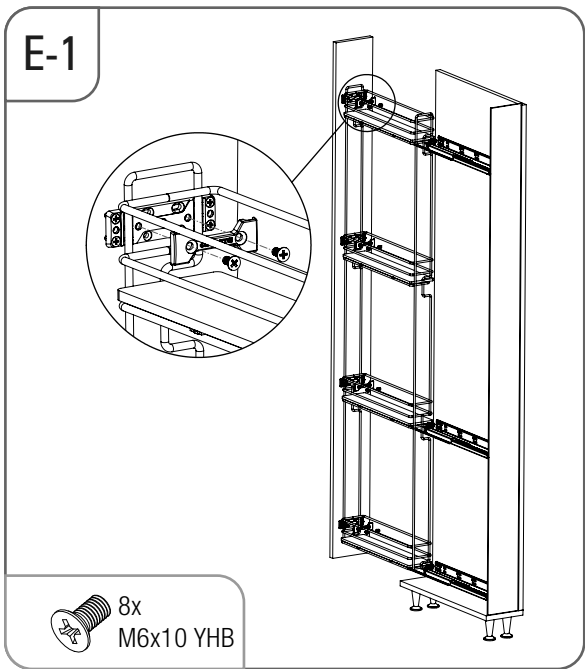

- ÇİFT AÇILIM GİZLİ RAYLI 4 SEPETLİ AHŞAP TABANLI 20 CM ŞİŞELİK MONTAJ ŞEMASI (SOL)
- 20 CM BOTTLE HOLDER WITH FULL EXTENSION UNDERMOUNT RAIL AND 4 WOODEN BOTTOM BASKETS MOUNTING INSTRUCTION (LEFT)

STARAX

• ÇİFT AÇILIM GİZLİ RAYLI 4 SEPETLİK AHŞAP TABANLI 15 CM ŞİŞELİK MONTAJ ŞEMASI (SAĞ)

• 15 CM BOTTLE HOLDER WITH FULL EXTENSION UNDERMOUNT RAIL AND 4 WOODEN BOTTOM BASKETS MOUNTING INSTRUCTION (RIGHT)

STARAX

- ÇİFT AÇILIM GİZLİ RAYLI 4 SEPETLİ AHŞAP TABANLI 15 CM ŞİŞELİK MONTAJ ŞEMASI (SOL)
- 15 CM BOTTLE HOLDER WITH FULL EXTENSION UNDERMOUNT RAIL AND 4 WOODEN BOTTOM BASKETS MOUNTING INSTRUCTION (LEFT)

STARAX