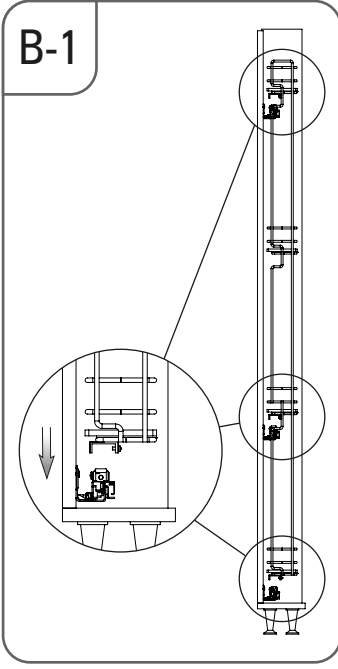

- ÇİFT AÇILIM GİZLİ RAYLI 4 SEPETLİ AHŞAP TABANLI 20 CM ŞİŞELİK MONTAJ ŞEMASI (SOL)
- 20 CM BOTTLE HOLDER WITH FULL EXTENSION UNDERMOUNT RAIL AND 4 WOODEN BOTTOM BASKETS MOUNTING INSTRUCTION (LEFT)

STARAX

• ÇİFT AÇILIM GİZLİ RAYLI 4 SEPETLİK AHŞAP TABANLI 15 CM ŞİŞELİK MONTAJ ŞEMASI (SAĞ)

• 15 CM BOTTLE HOLDER WITH FULL EXTENSION UNDERMOUNT RAIL AND 4 WOODEN BOTTOM BASKETS MOUNTING INSTRUCTION (RIGHT)

STARAX

- ÇİFT AÇILIM GİZLİ RAYLI 4 SEPETLİ AHŞAP TABANLI 15 CM ŞİŞELİK MONTAJ ŞEMASI (SOL)
- 15 CM BOTTLE HOLDER WITH FULL EXTENSION UNDERMOUNT RAIL AND 4 WOODEN BOTTOM BASKETS MOUNTING INSTRUCTION (LEFT)

STARAX