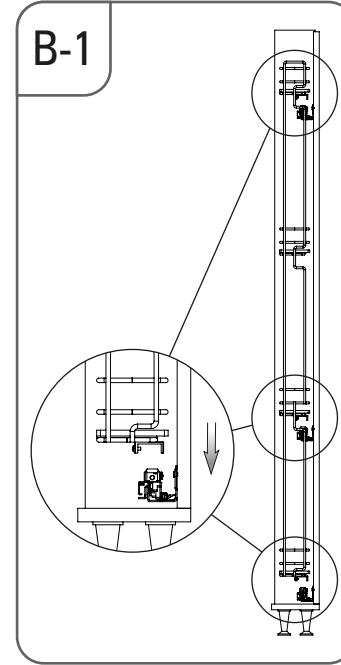

- ÇİFT AÇILIM GİZLİ RAYLI 4 SEPETLİ AHŞAP TABANLI 20 CM ŞİŞELİK MONTAJ ŞEMASI (SOL)
- 20 CM BOTTLE HOLDER WITH FULL EXTENSION UNDERMOUNT RAIL AND 4 WOODEN BOTTOM BASKETS MOUNTING INSTRUCTION (LEFT)

STARAX

• ÇİFT AÇILIM GİZLİ RAYLI 4 SEPETLİK AHŞAP TABANLI 15 CM ŞİŞELİK MONTAJ ŞEMASI (SAĞ)

• 15 CM BOTTLE HOLDER WITH FULL EXTENSION UNDERMOUNT RAIL AND 4 WOODEN BOTTOM BASKETS MOUNTING INSTRUCTION (RIGHT)

STARAX

- ÇİFT AÇILIM GİZLİ RAYLI 4 SEPETLİ AHŞAP TABANLI 15 CM ŞİŞELİK MONTAJ ŞEMASI (SOL)
- 15 CM BOTTLE HOLDER WITH FULL EXTENSION UNDERMOUNT RAIL AND 4 WOODEN BOTTOM BASKETS MOUNTING INSTRUCTION (LEFT)

STARAX