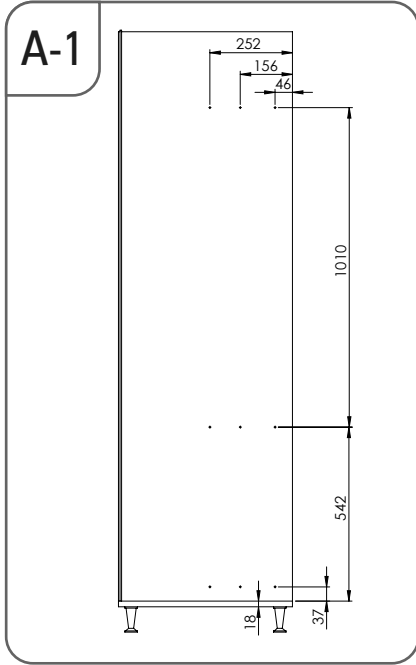

- ÇİFT AÇILIM GİZLİ RAYLI 4 SEPETLİ AHŞAP TABANLI 20 CM ŞİŞELİK MONTAJ ŞEMASI (SOL)
- 20 CM BOTTLE HOLDER WITH FULL EXTENSION UNDERMOUNT RAIL AND 4 WOODEN BOTTOM BASKETS MOUNTING INSTRUCTION (LEFT)

STARAX

• ÇİFT AÇILIM GİZLİ RAYLI 4 SEPETLİK AHŞAP TABANLI 15 CM ŞİŞELİK MONTAJ ŞEMASI (SAĞ)

• 15 CM BOTTLE HOLDER WITH FULL EXTENSION UNDERMOUNT RAIL AND 4 WOODEN BOTTOM BASKETS MOUNTING INSTRUCTION (RIGHT)

STARAX

- ÇİFT AÇILIM GİZLİ RAYLI 4 SEPETLİ AHŞAP TABANLI 15 CM ŞİŞELİK MONTAJ ŞEMASI (SOL)
- 15 CM BOTTLE HOLDER WITH FULL EXTENSION UNDERMOUNT RAIL AND 4 WOODEN BOTTOM BASKETS MOUNTING INSTRUCTION (LEFT)

STARAX