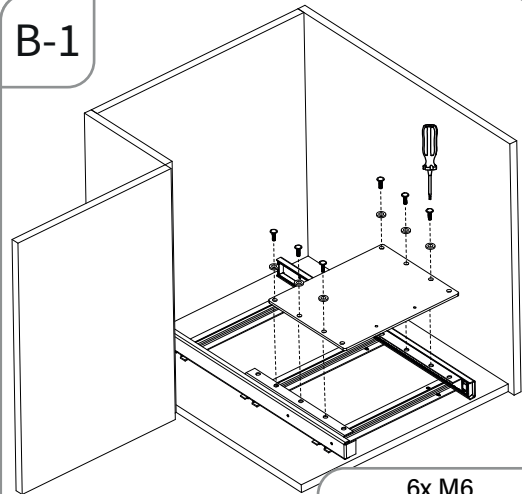

WIRE	WOODEN	UNIQUE WOOD	UNIQUE BOX	PREMIUM

B-1