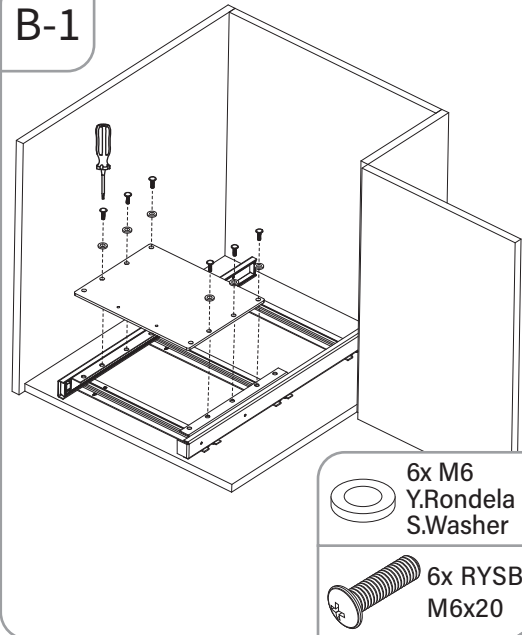

12x
3,5x16

WIRE	WOODEN	UNIQUE WOOD	UNIQUE BOX	PREMIUM

B-1