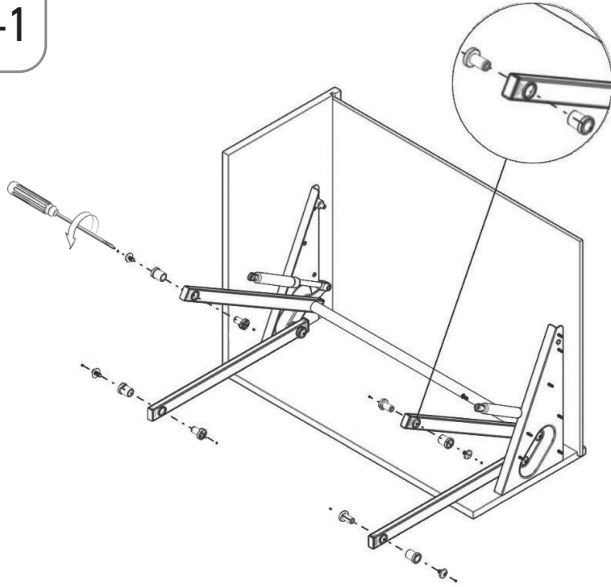

- İKİ KATLI RAF ASANSÖRÜ MONTAJ ŞEMASI
- PULL DOWN SHELF WITH LIFT MOUNTING INSTRUCTIONS

A-1

B-1

B-2

C-1

D-1

E-1

- İKİ KATLI RAF ASANSÖRÜ MONTAJ ŞEMASI
- PULL DOWN SHELF WITH LIFT MOUNTING INSTRUCTIONS

F-1

H-1

G-1

Product Code	C (mm)	X (mm)
S-5181-	600	513
S-5184-	700	613
S-5182-	800	713
S-5183-	900	813