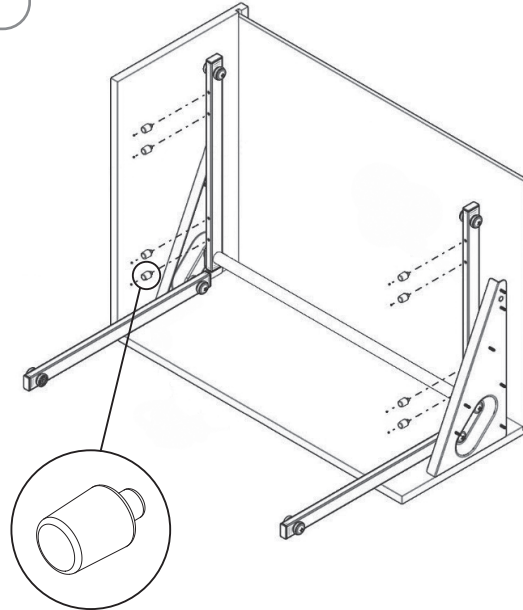

- İKİ KATLI RAF ASANSÖRÜ MONTAJ ŞEMASI
- PULL DOWN SHELF WITH LIFT MOUNTING INSTRUCTIONS

A-1

B-1

B-2

C-1

D-1

E-1

- İKİ KATLI RAF ASANSÖRÜ MONTAJ ŞEMASI
- PULL DOWN SHELF WITH LIFT MOUNTING INSTRUCTIONS

F-1

H-1

G-1

Product Code	C (mm)	X (mm)
S-5181-	600	513
S-5184-	700	613
S-5182-	800	713
S-5183-	900	813