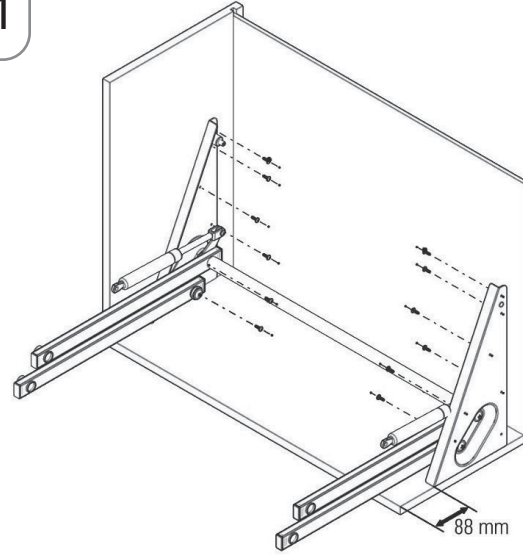

- İKİ KATLI RAF ASANSÖRÜ MONTAJ ŞEMASI
- PULL DOWN SHELF WITH LIFT MOUNTING INSTRUCTIONS

A-1

B-1

B-2

C-1

D-1

E-1

- İKİ KATLI RAF ASANSÖRÜ MONTAJ ŞEMASI
- PULL DOWN SHELF WITH LIFT MOUNTING INSTRUCTIONS

F-1

H-1

G-1

Product Code	C (mm)	X (mm)
S-5181-	600	513
S-5184-	700	613
S-5182-	800	713
S-5183-	900	813