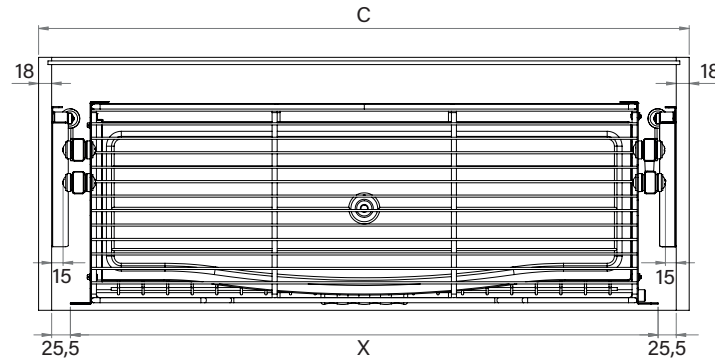

- İKİ KATLI RAF ASANSÖRÜ MONTAJ ŞEMASI
- PULL DOWN SHELF WITH LIFT MOUNTING INSTRUCTIONS

A-1

B-1

B-2

C-1

D-1

E-1

- İKİ KATLI RAF ASANSÖRÜ MONTAJ ŞEMASI
- PULL DOWN SHELF WITH LIFT MOUNTING INSTRUCTIONS

F-1

H-1

G-1

Product Code	C (mm)	X (mm)
S-5181-	600	513
S-5184-	700	613
S-5182-	800	713
S-5183-	900	813