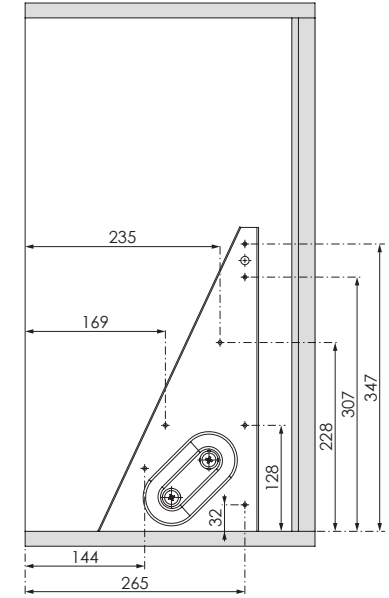

- İKİ KATLI RAF ASANSÖRÜ MONTAJ ŞEMASI
- PULL DOWN SHELF WITH LIFT MOUNTING INSTRUCTIONS

A-1

B-1

B-2

C-1

D-1

E-1

- İKİ KATLI RAF ASANSÖRÜ MONTAJ ŞEMASI
- PULL DOWN SHELF WITH LIFT MOUNTING INSTRUCTIONS

F-1

H-1

G-1

Product Code	C (mm)	X (mm)
S-5181-	600	513
S-5184-	700	613
S-5182-	800	713
S-5183-	900	813