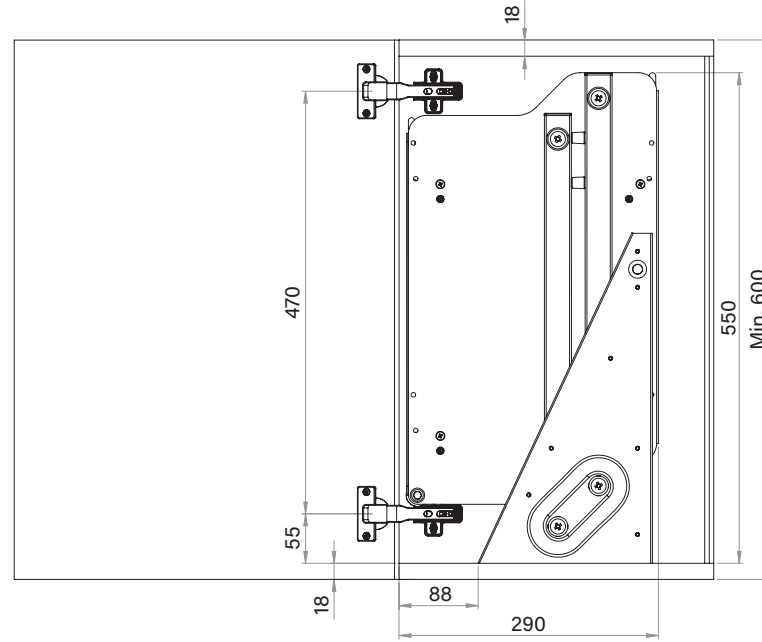

- İKİ KATLI RAF ASANSÖRÜ MONTAJ ŞEMASI
- PULL DOWN SHELF WITH LIFT MOUNTING INSTRUCTIONS

A-1

B-1

B-2

C-1

D-1

E-1

- İKİ KATLI RAF ASANSÖRÜ MONTAJ ŞEMASI
- PULL DOWN SHELF WITH LIFT MOUNTING INSTRUCTIONS

F-1

H-1

G-1

Product Code	C (mm)	X (mm)
S-5181-	600	513
S-5184-	700	613
S-5182-	800	713
S-5183-	900	813