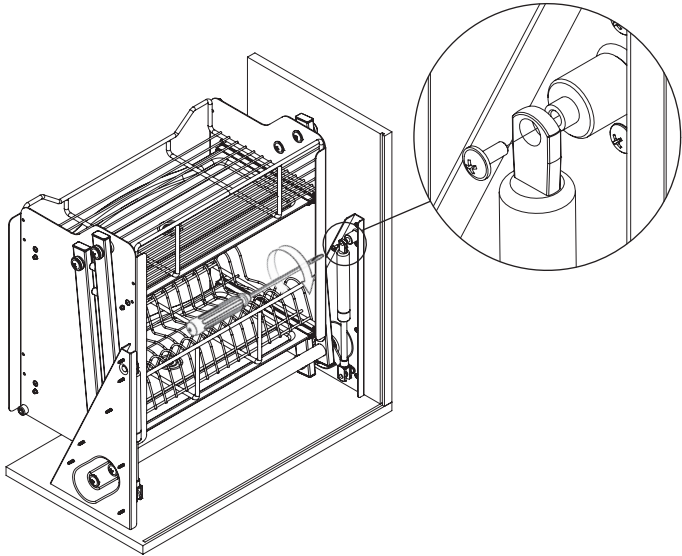

- İKİ KATLI RAF ASANSÖRÜ MONTAJ ŞEMASI
- PULL DOWN SHELF WITH LIFT MOUNTING INSTRUCTIONS

A-1

B-1

B-2

C-1

D-1

E-1

- İKİ KATLI RAF ASANSÖRÜ MONTAJ ŞEMASI
- PULL DOWN SHELF WITH LIFT MOUNTING INSTRUCTIONS

F-1

H-1

G-1

Product Code	C (mm)	X (mm)
S-5181-	600	513
S-5184-	700	613
S-5182-	800	713
S-5183-	900	813