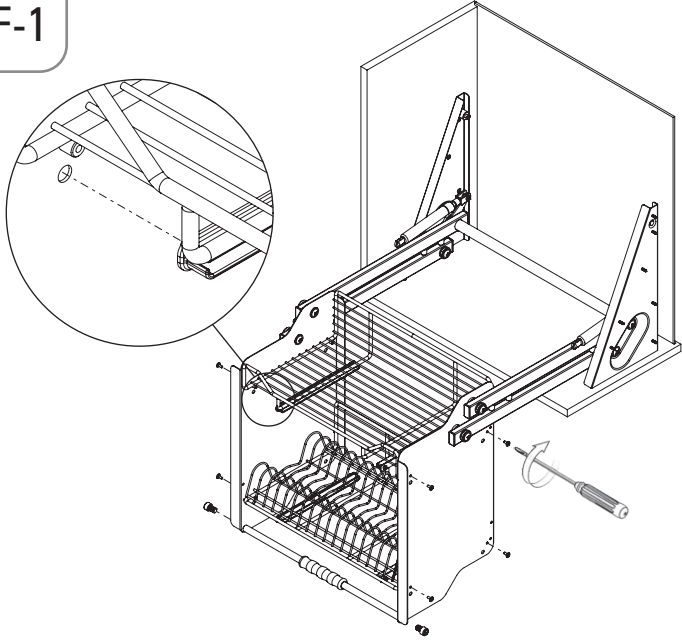

- İKİ KATLI RAF ASANSÖRÜ MONTAJ ŞEMASI
- PULL DOWN SHELF WITH LIFT MOUNTING INSTRUCTIONS

A-1

B-1

B-2

C-1

D-1

E-1

- İKİ KATLI RAF ASANSÖRÜ MONTAJ ŞEMASI
- PULL DOWN SHELF WITH LIFT MOUNTING INSTRUCTIONS

F-1

H-1

G-1

Product Code	C (mm)	X (mm)
S-5181-	600	513
S-5184-	700	613
S-5182-	800	713
S-5183-	900	813