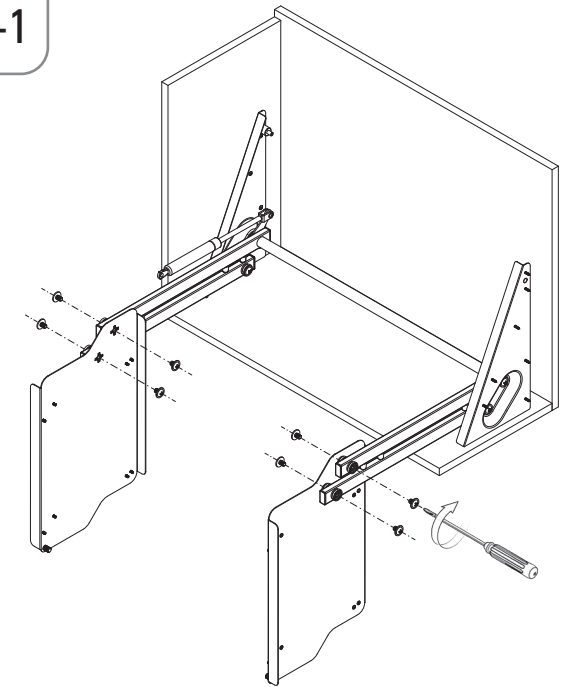

- İKİ KATLI RAF ASANSÖRÜ MONTAJ ŞEMASI
- PULL DOWN SHELF WITH LIFT MOUNTING INSTRUCTIONS

A-1

B-1

B-2

C-1

D-1

E-1

- İKİ KATLI RAF ASANSÖRÜ MONTAJ ŞEMASI
- PULL DOWN SHELF WITH LIFT MOUNTING INSTRUCTIONS

F-1

H-1

G-1

Product Code	C (mm)	X (mm)
S-5181-	600	513
S-5184-	700	613
S-5182-	800	713
S-5183-	900	813