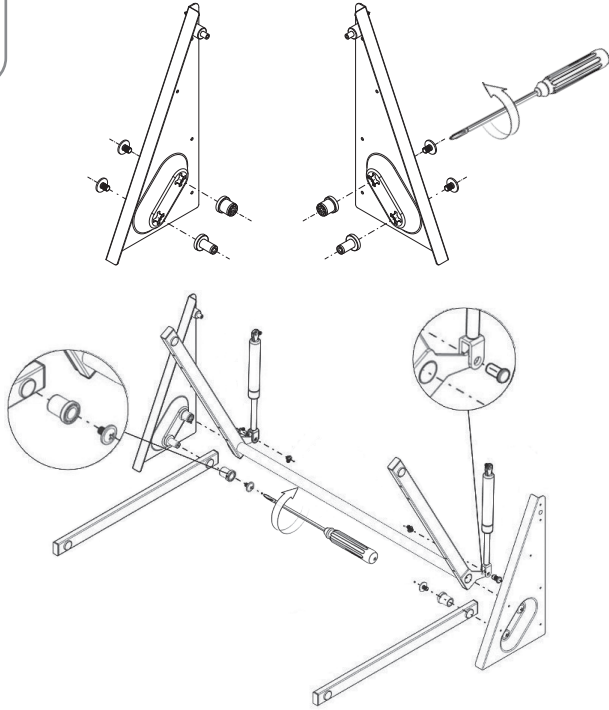

- İKİ KATLI RAF ASANSÖRÜ MONTAJ ŞEMASI
- PULL DOWN SHELF WITH LIFT MOUNTING INSTRUCTIONS

A-1

B-1

B-2

C-1

D-1

E-1

- İKİ KATLI RAF ASANSÖRÜ MONTAJ ŞEMASI
- PULL DOWN SHELF WITH LIFT MOUNTING INSTRUCTIONS

F-1

H-1

G-1

Product Code	C (mm)	X (mm)
S-5181-	600	513
S-5184-	700	613
S-5182-	800	713
S-5183-	900	813